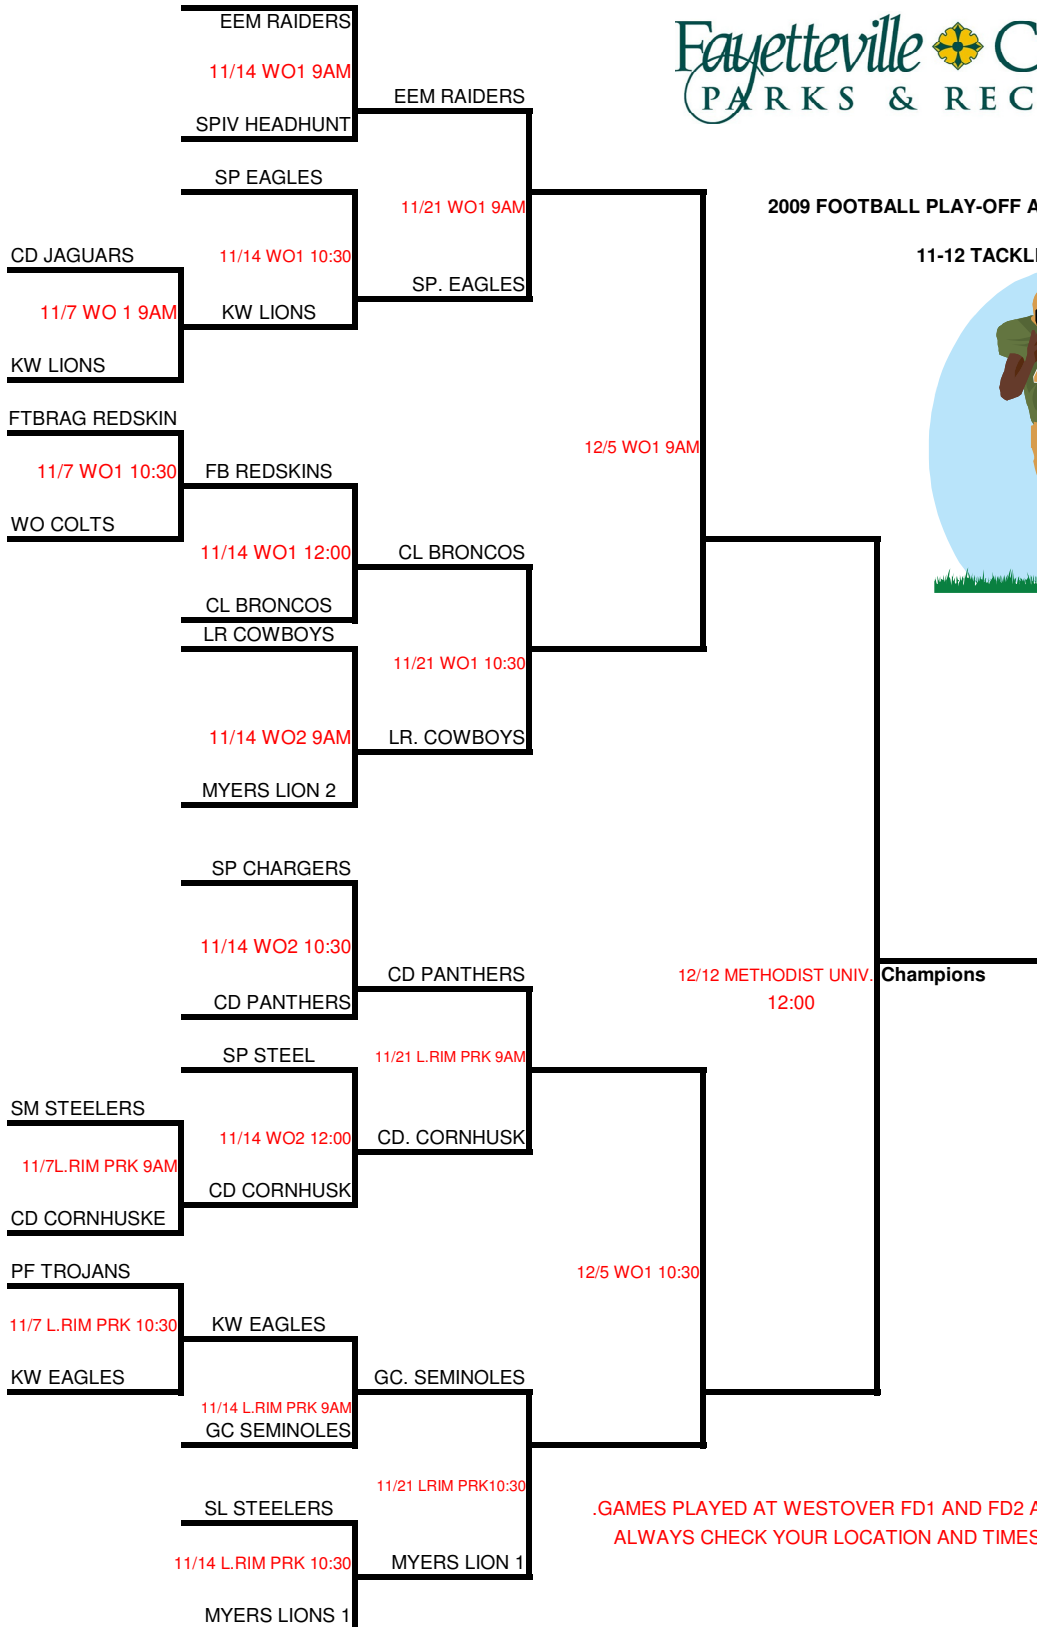

2009 FOOTBALL PLAY-OFF AND CHAMPIONSHIP

11-12 TACKLE

.GAMES PLAYED AT WESTOVER FD1 AND FD2 AND LAKE RIM PARK
ALWAYS CHECK YOUR LOCATION AND TIMES!