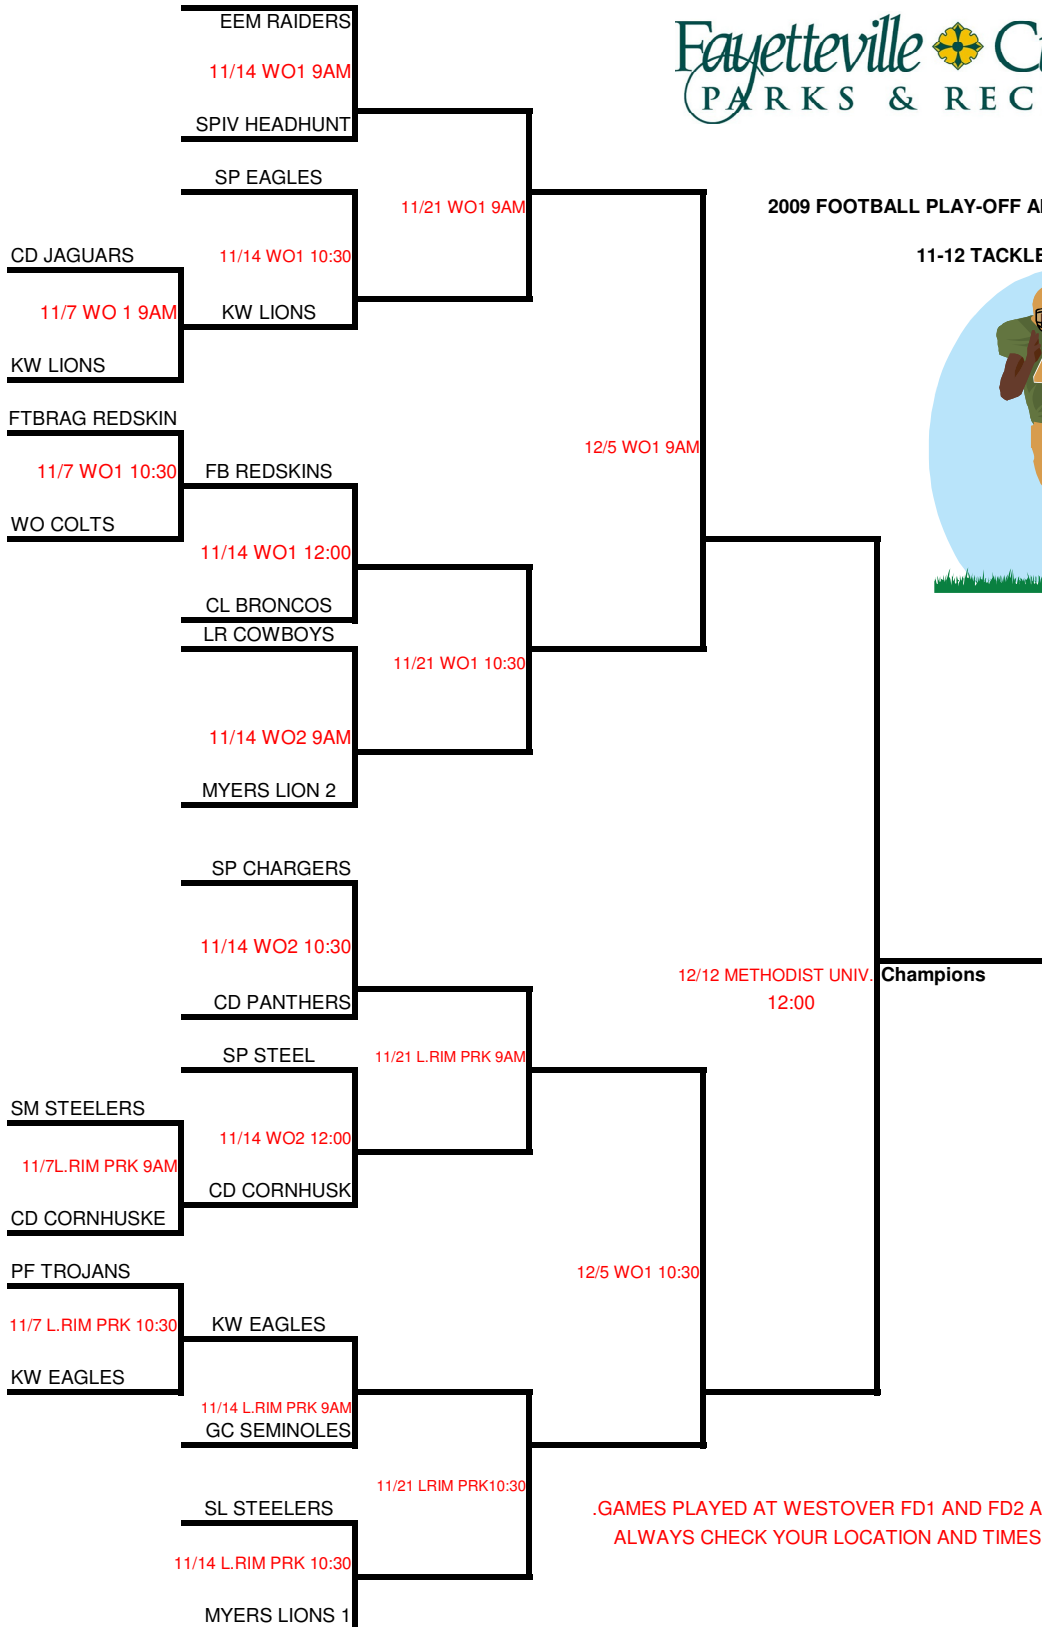

2009 FOOTBALL PLAY-OFF AND CHAMPIONSHIP

11-12 TACKLE

.GAMES PLAYED AT WESTOVER FD1 AND FD2 AND LAKE RIM PARK
ALWAYS CHECK YOUR LOCATION AND TIMES!